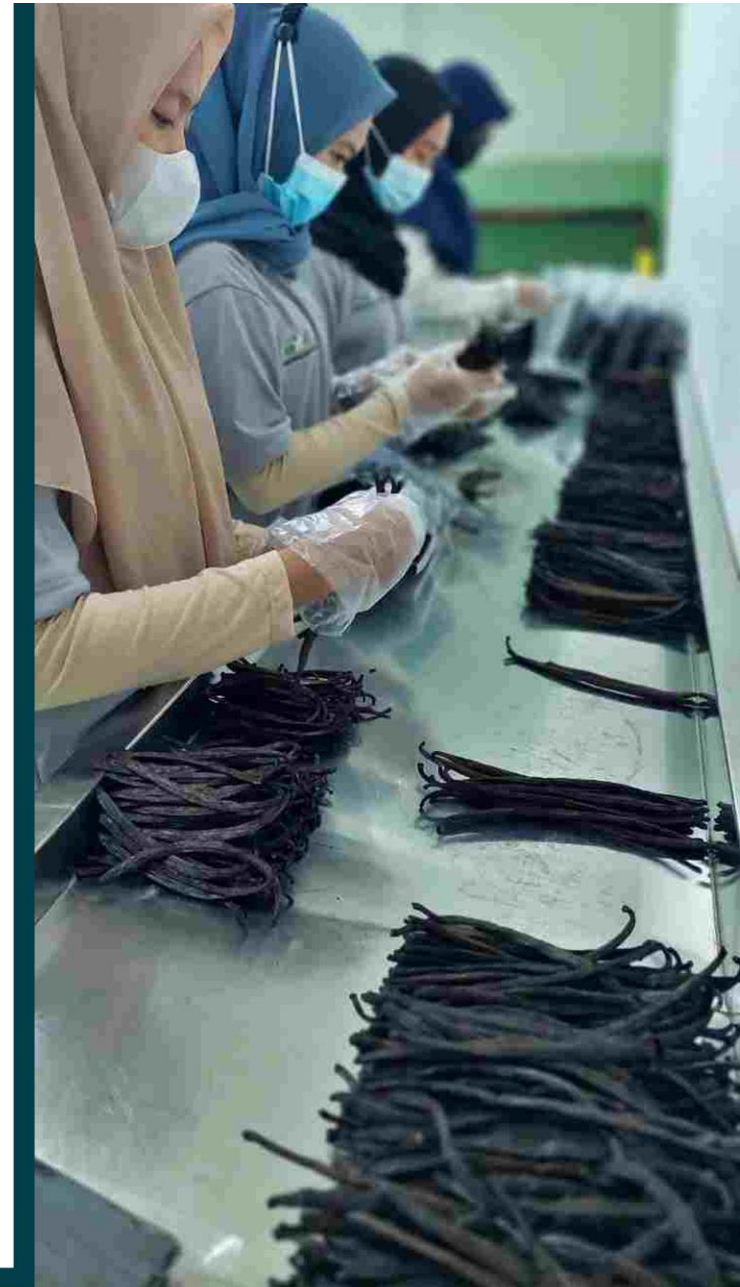

CONTACT INFORMATION

Instagram

@PersaudaraanAnakBangsa

Facebook Page

Persaudaraan Anak Bangsa

Email

marketing@vaniliindonesia.id

Website

vaniliindonesia.id

HOW TO ORDER

MINIMUM ORDER QUANTITY
NO MINIMUM ORDER

AVAILABILITY ALL YEAR ROUND

SAMPLE ON DEMAND

PACKAGING PACKED IN BOX

PAYMENT BY WIRE TRANSFER, SETTLE
THE PAYMENT IN TWO INSTALLMENTS
IS ACCEPTED

PT.PERSAUDARAAN ANAK BANGSA